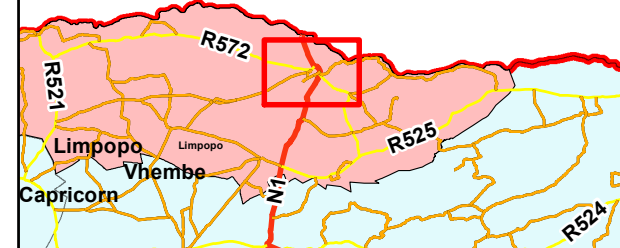

Musina Local Municipality
Private Bag X611
Musina
0900
21 Irwin Street
Musina
0900
Tel: (015) 534 6100

Musina Local Municipality Mutasshi Activity Spine

Legend

- Airports
- Railway Stations
- Railway
- River
- Beitbridge Activity Spine
- Powerline Buffer
- Military Base
- Parks
- Institutional uses
- Farm Portion
- N1 Bypass
- **Beitbridge**
- Border Post Activity
- Future Industrial Activity
- Proposed Eco-Industrial Park
- Muttashi SEZ
- Urban Edge

SCALE: 0 15 30 60 90 120 Kilometers

Locality Sketch

Map Information

PROJECT NAME : Musina SDF Review 2014
PROJECT REFERENCE: Musina/SDF/11/2013
OUR REF : Zanele/0199/1014/v1
MAP VERSION : 14
DATUM : WGS84
PROJECTION : Hartbeesthoek 94
DATA SOURCE : Various

© Copyright Reserved

GIS : S Sekonyela	DATE:
DEDISGN : Z Dlomo	November 2014
DRAWN : S Sekonyela	
APPROVED : Dr YB Mashalaba	

4 Emil Building
107 Zastron Street
Westdene
Bloemfontein

Tel: (051) 448 8568
Fax: 086 622 0200
Email: info@ybmac.co.za
website: www.ybmac.co.za